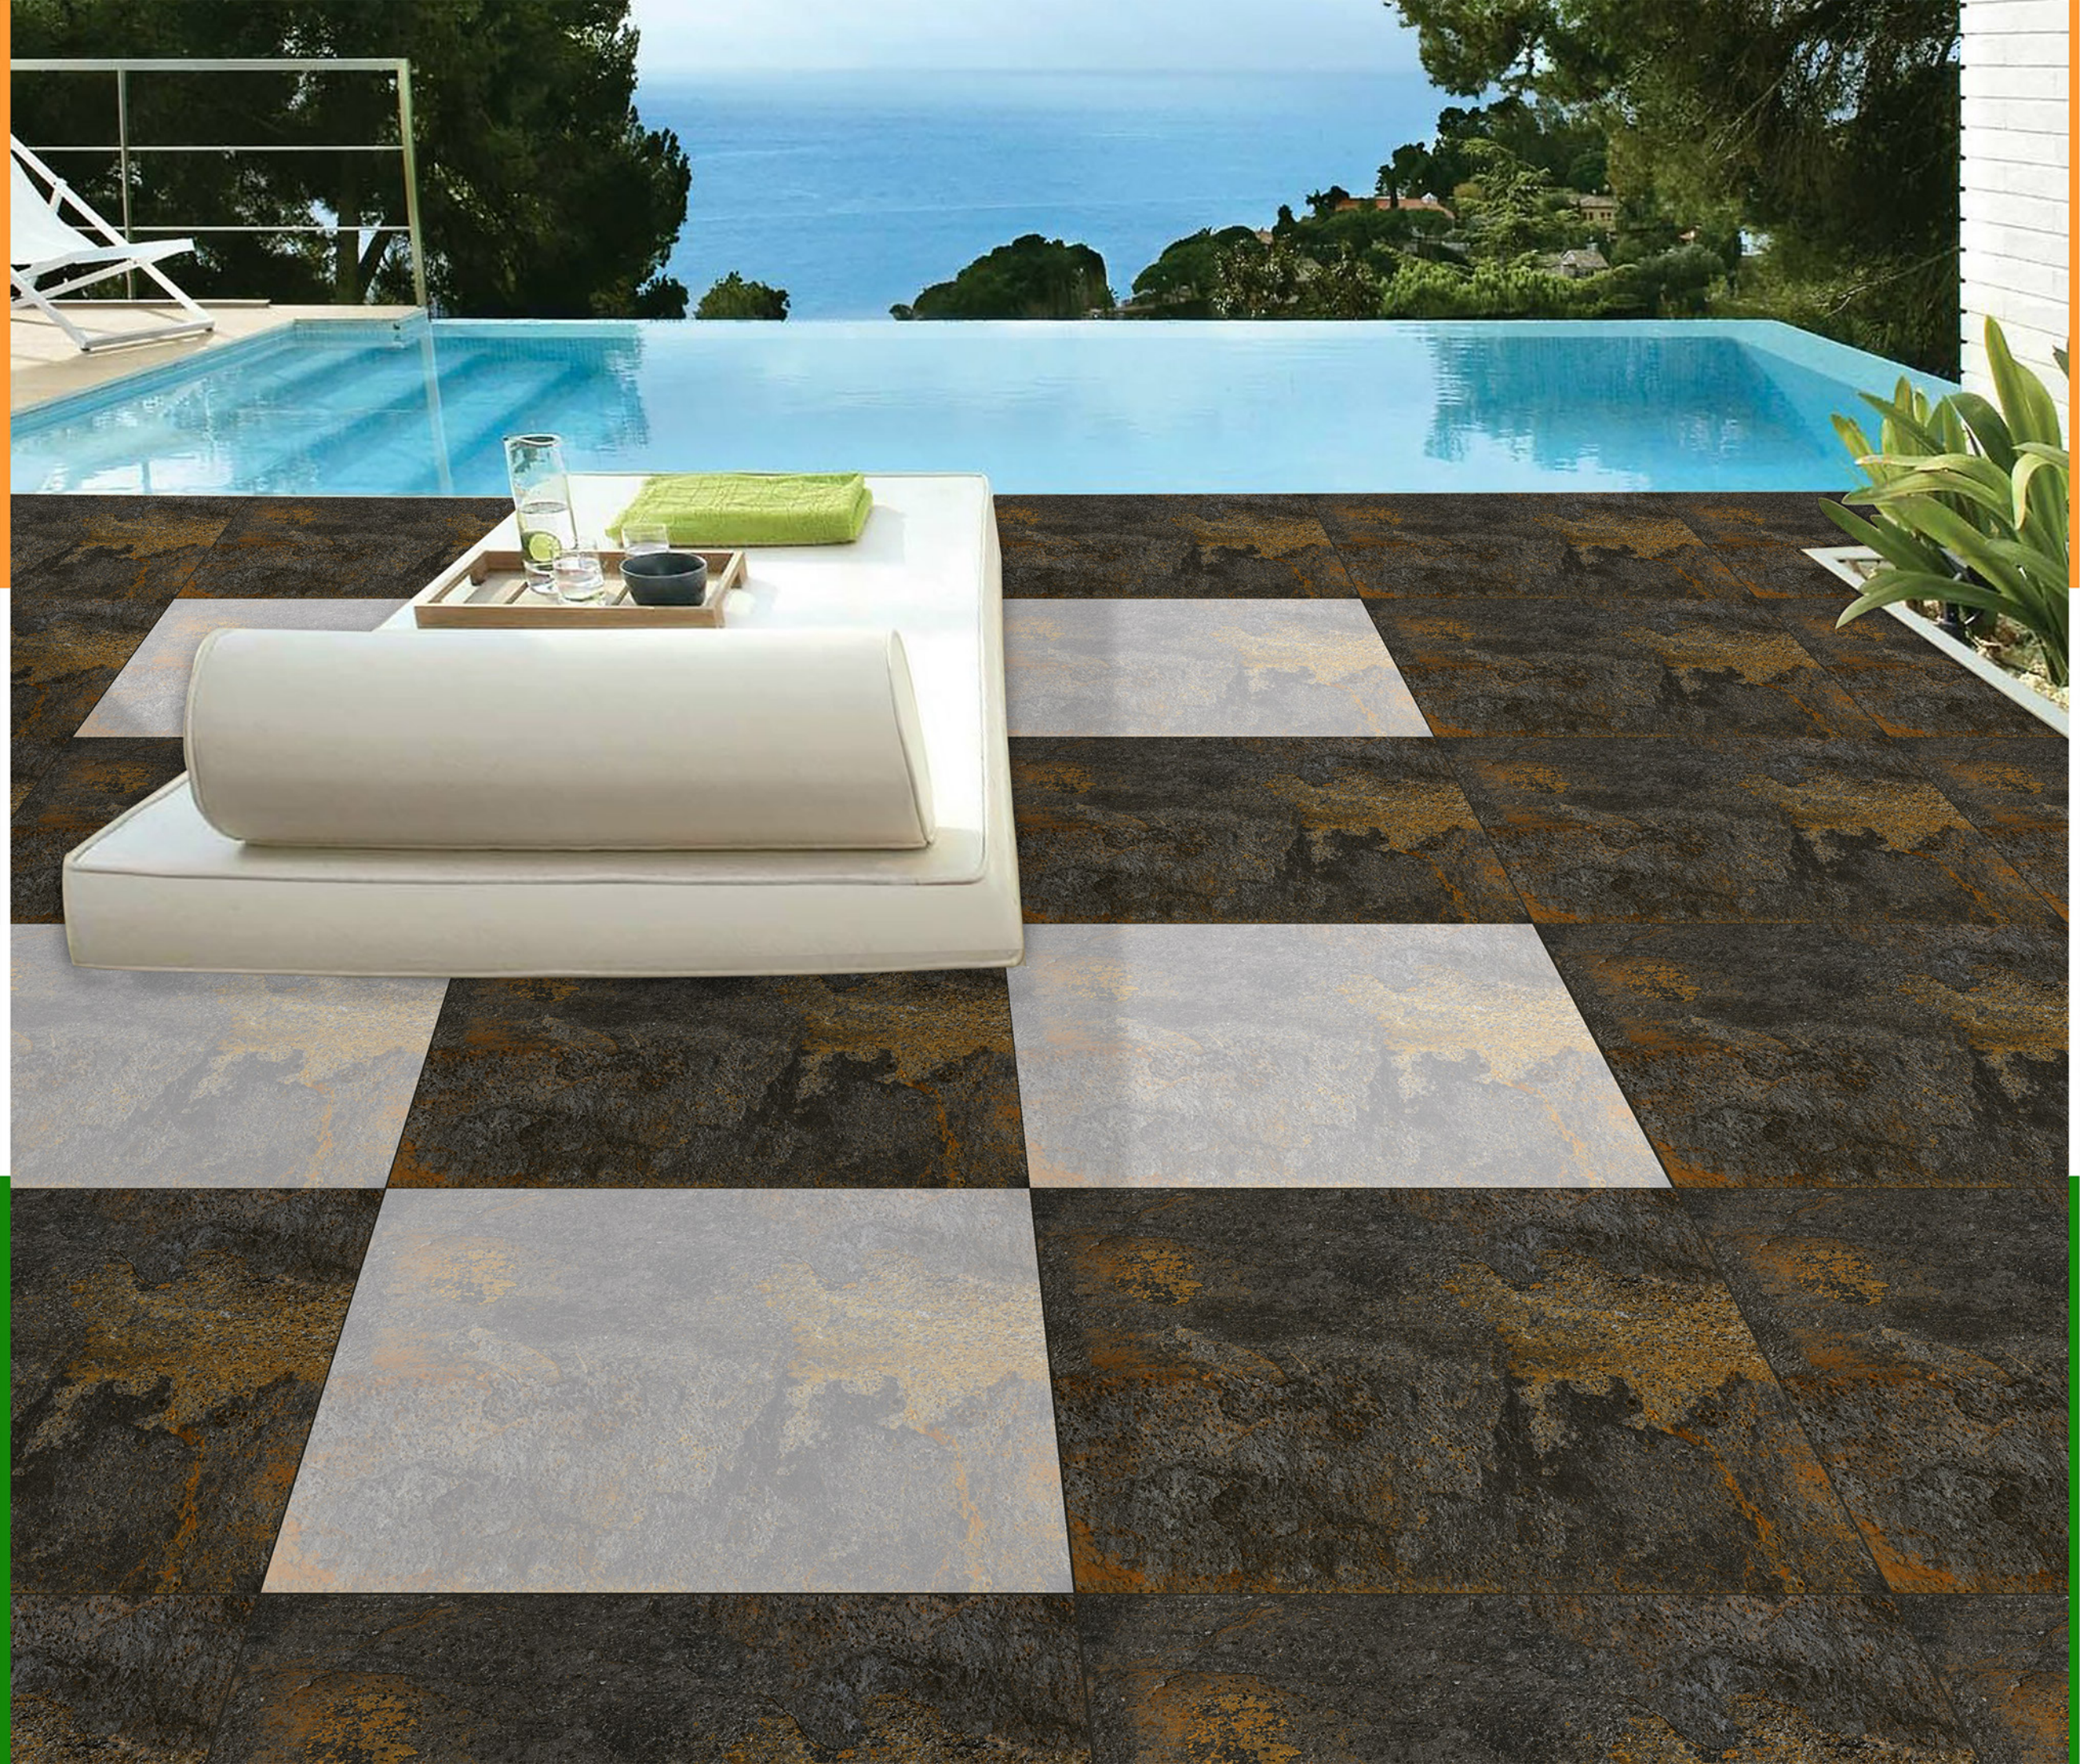

ANTI SLIP
MATERIAL

Size
500x
500mm

Series
ACACIA PLAIN

ACACIA 60

WITH
RANDOMS

PUNCH
DESIGNS

MATT
FINISH

ANTI SLIP
MATERIAL